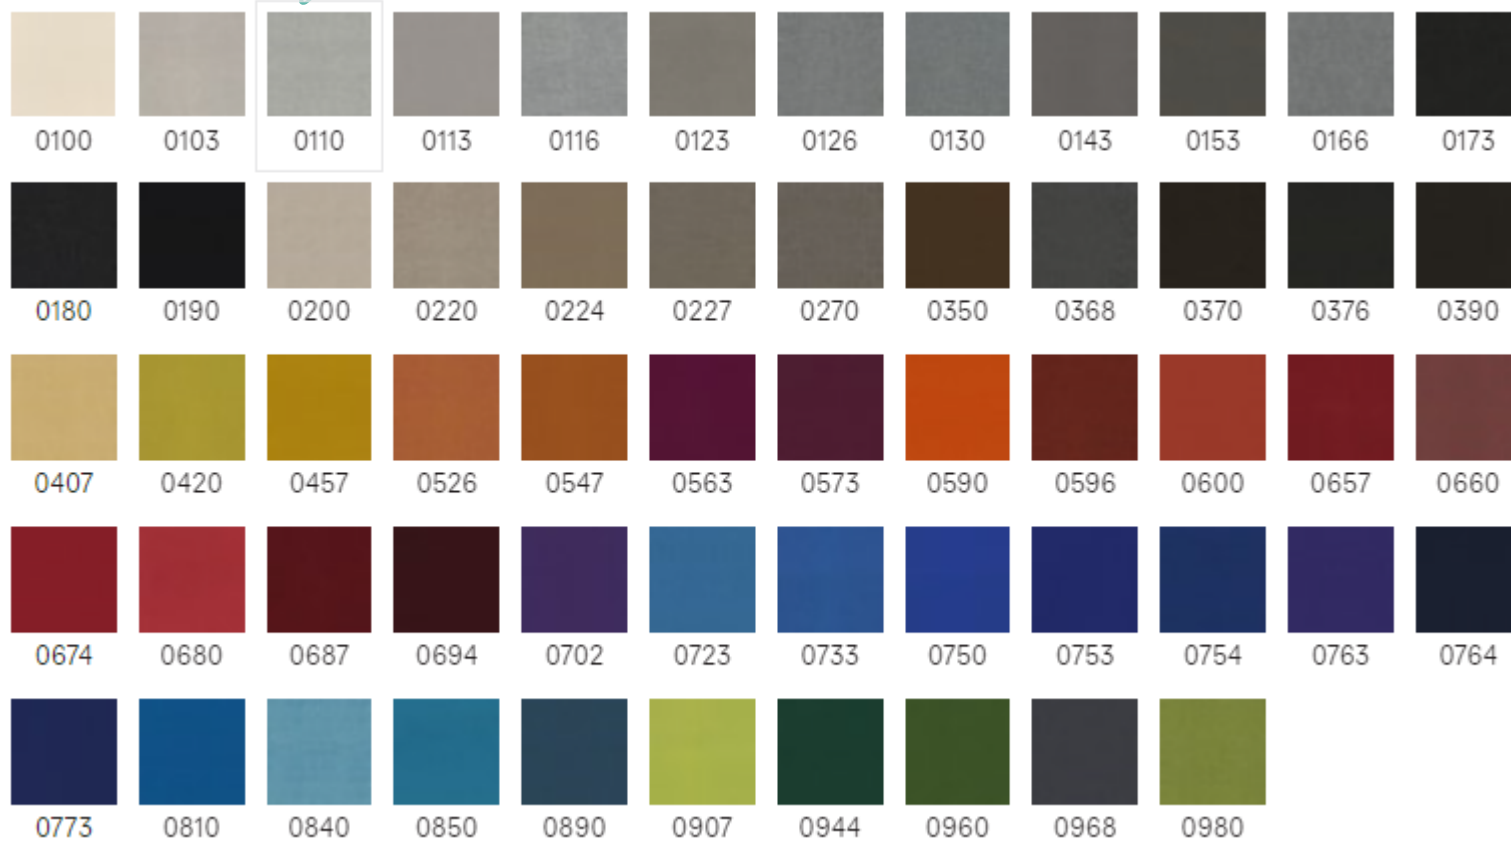

40/4

Les coloris

Tissu catégorie 5 — Hallingdal 65 / Kvadrat