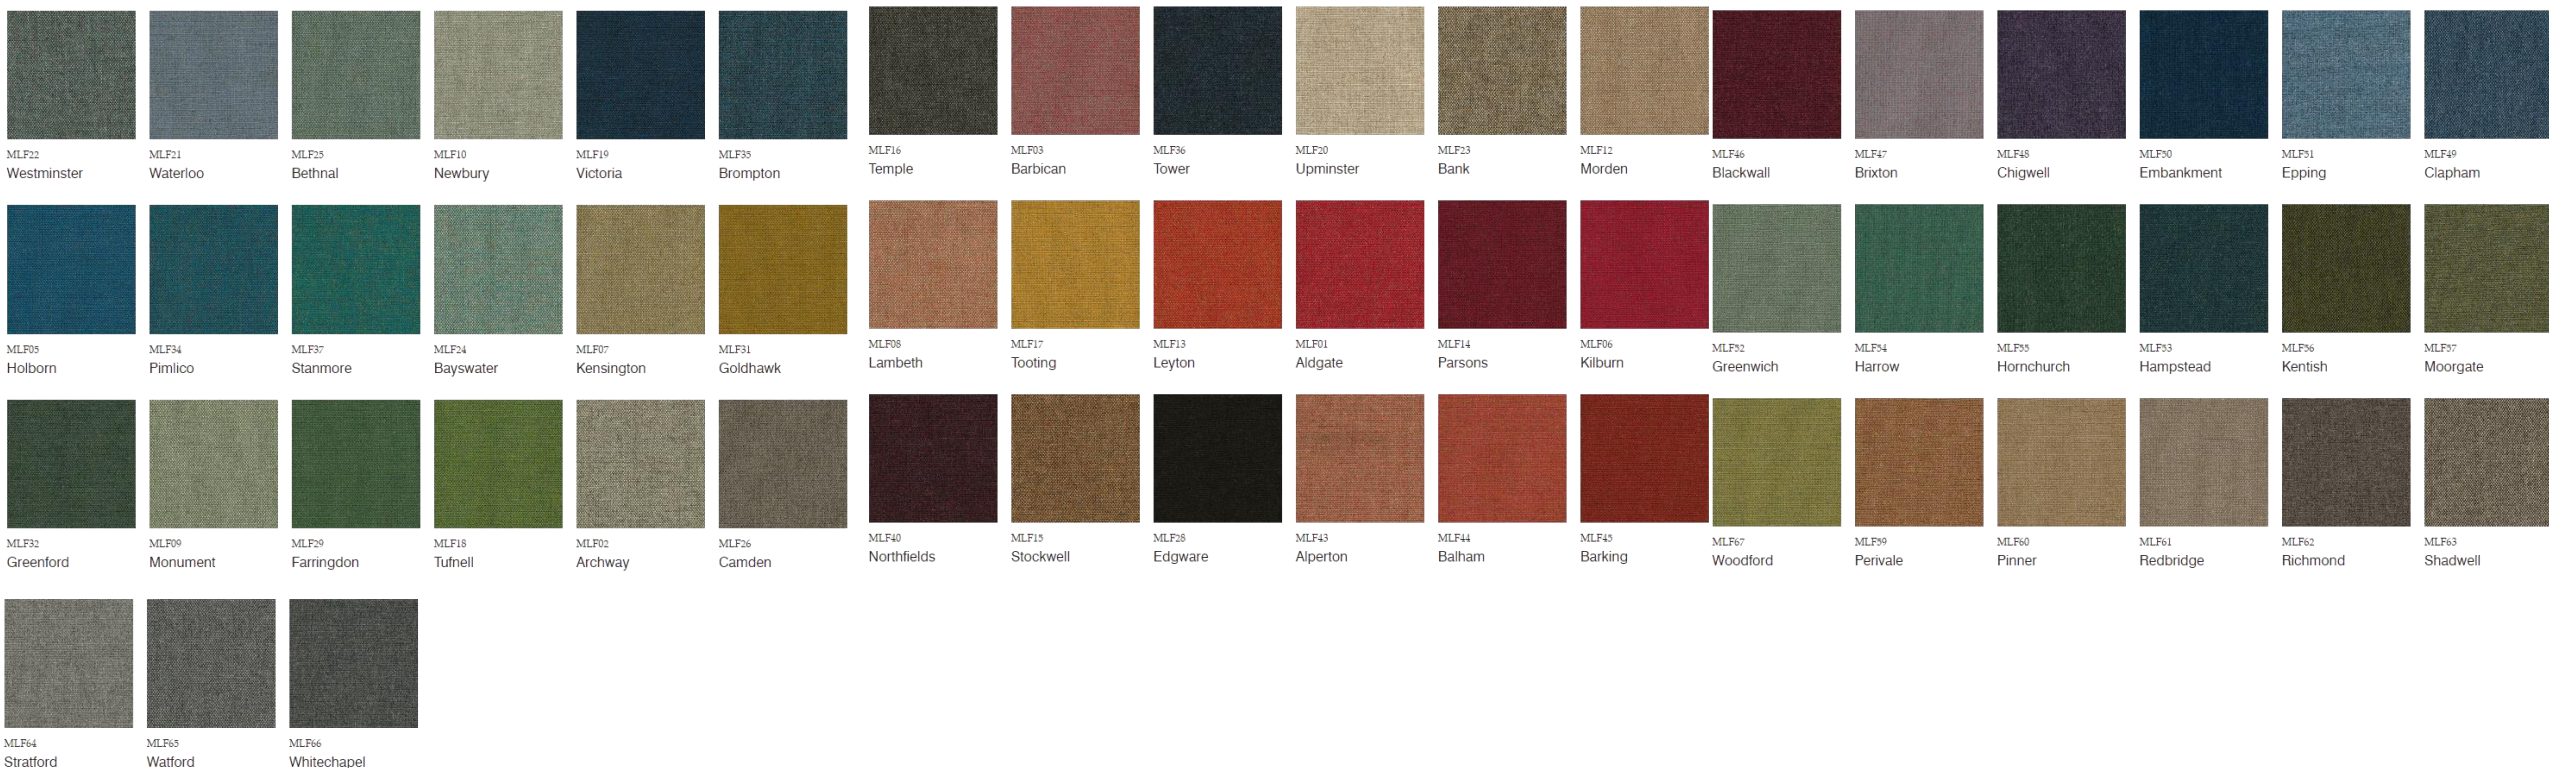

40/4

Les coloris

Tissu catégorie 2 – Main Line Fax / Camira