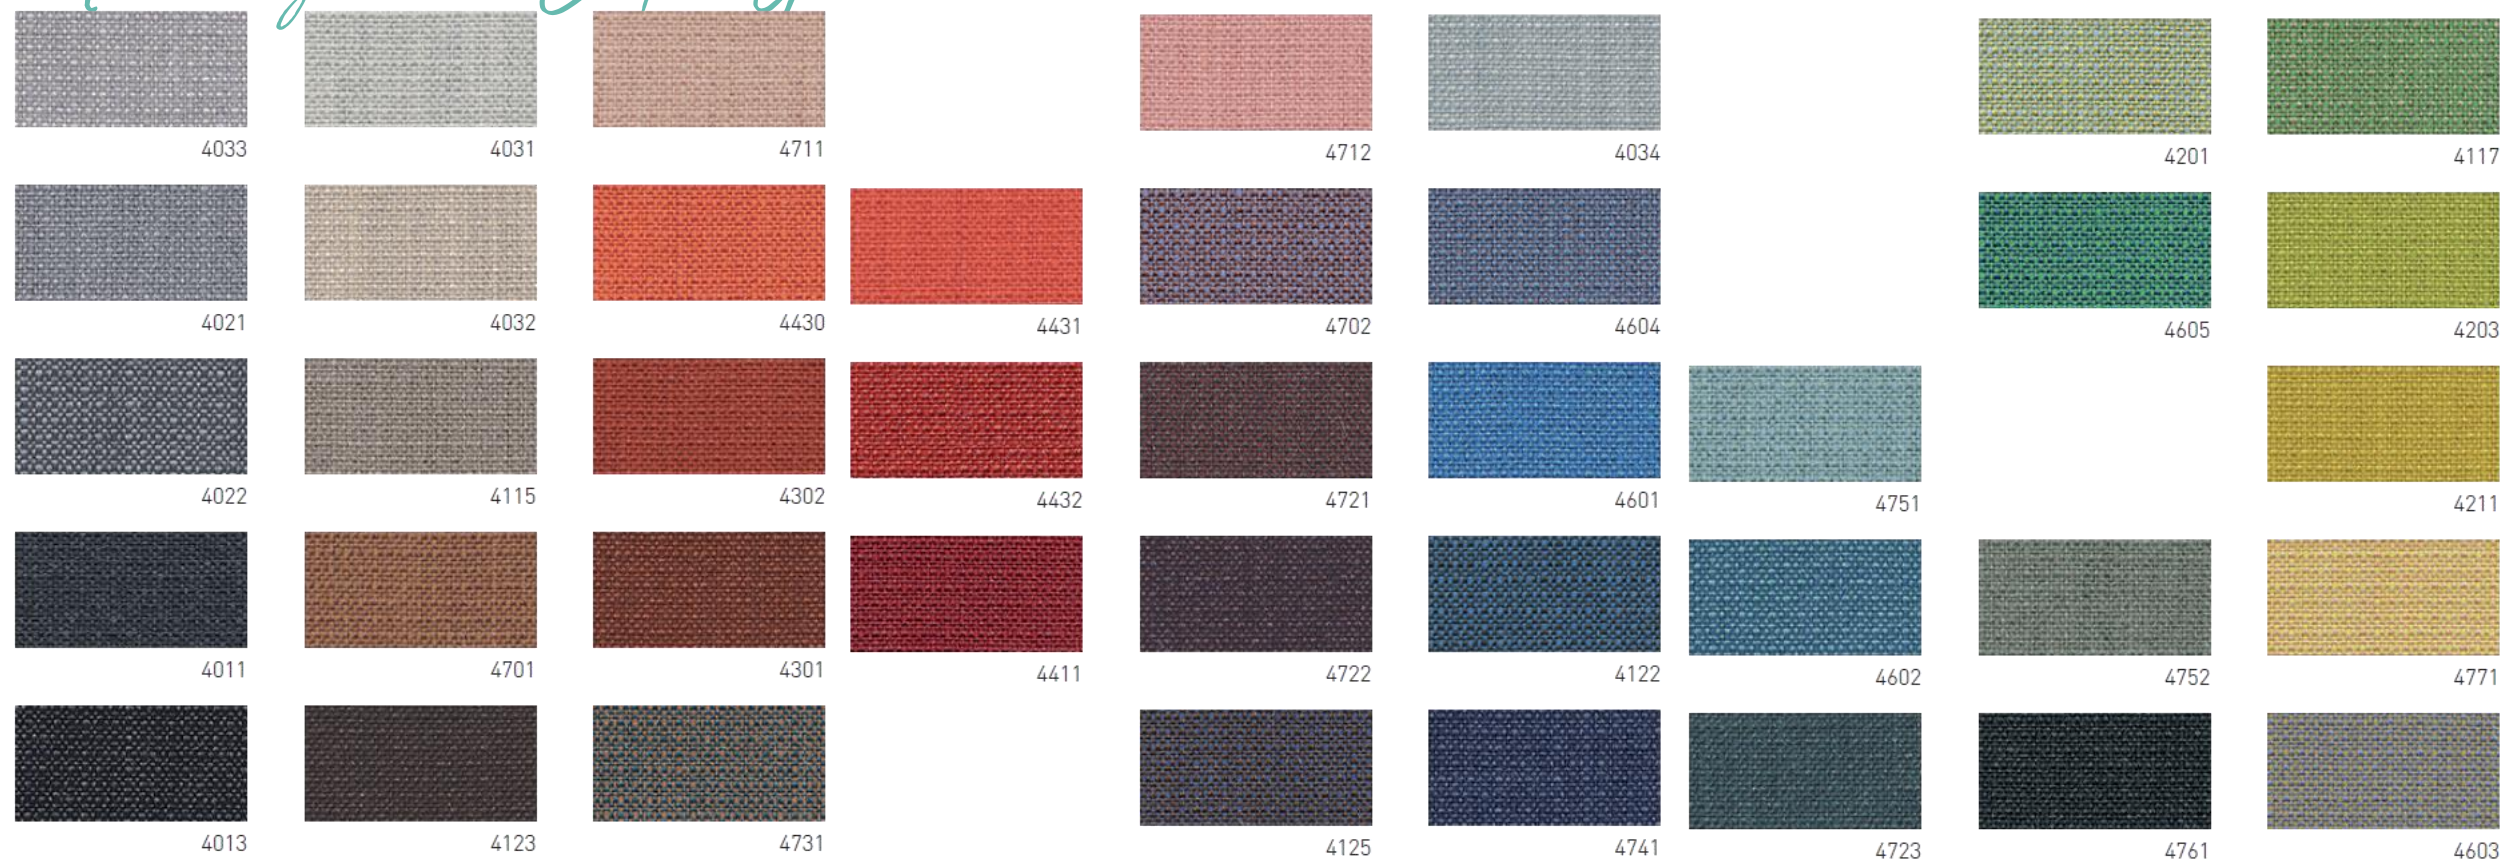

40/4

Les coloris

Tissu catégorie 3 — Crisp / Gabriel